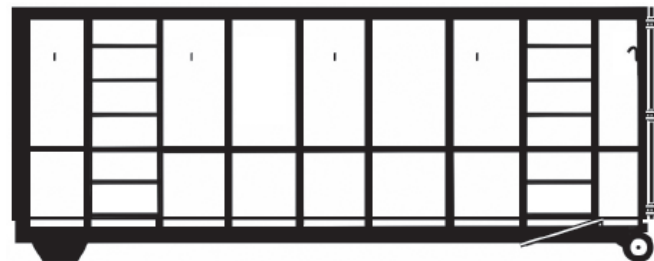

Height – 77.5"

Width – 96"

Length – 198"

30 YD Roll Off

Height – 89.5"

Width – 96"

Length – 222.5"

40 YD Roll Off

Height – 104.5"

Width – 96"

Length – 247"