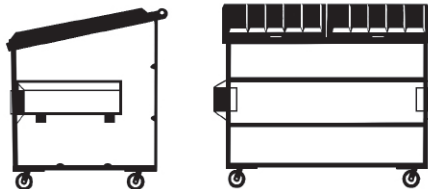

Recology CleanScapes Container Options

Dumpsters

1 YD Combo Load

Height – 39"
Width – 78"
Depth – 24.5"

1.5 YD Combo Load

Height – 39"
Width – 78"
Depth – 33.5"

2 YD Combo Load

Height – 41"
Width – 78"
Depth – 35"

3 YD Rear Load

Height – 54"
Width – 78"
Depth – 48"

3 YD Front Load

Height – 41" Front & 50" Rear
Width – 78"
Depth – 43"

4 YD Front Load

Height – 46" Front & 56" Rear
Width – 78"
Depth – 51"

6 YD Front Load

Height – 48.75" Front & 70.5" Rear
Width – 78"
Depth – 66"

8 YD Front Load

Height – 56" Front & 84.5" Rear
Width – 78"
Depth – 70.5"

Recology CleanScapes Container Options

Roll-Off Containers

10 YD Roll Off

Height – 104.5"

Width – 96"

Length – 247"