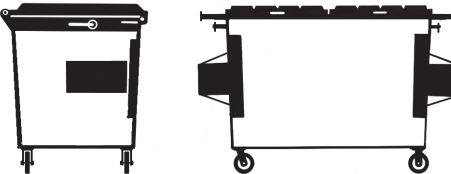

Recology CleanScapes Container Options

Dumpsters

1 YD Combo Load

Height – 39"
Width – 78"
Depth – 24.5"

1.5 YD Combo Load

Height – 39"
Width – 78"
Depth – 33.5"

2 YD Combo Load

Height – 41"
Width – 78"
Depth – 35"

3 YD Rear Load

Height – 54"
Width – 78"
Depth – 48"

3 YD Front Load

Height – 41" Front & 50" Rear
Width – 78"
Depth – 43"

4 YD Front Load

Height – 46" Front & 56" Rear
Width – 78"
Depth – 51"

6 YD Front Load

Height – 77.5"

Width – 96"

Length – 198"

30 YD Roll Off

Height – 89.5"

Width – 96"

Length – 222.5"

40 YD Roll Off

Height – 104.5"

Width – 96"

Length – 247"