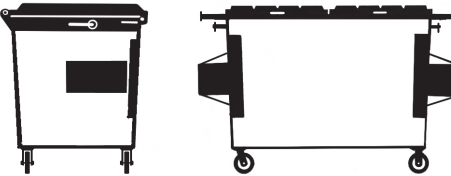

Recology CleanScapes Container Options

Dumpsters

1 YD Combo Load

Height – 39"
Width – 78"
Depth – 24.5"

1.5 YD Combo Load

Height – 39"
Width – 78"
Depth – 33.5"

2 YD Combo Load

Height – 41"
Width – 78"
Depth – 35"

3 YD Rear Load

Height – 54"
Width – 78"
Depth – 48"

3 YD Front Load

Height – 41" Front & 50" Rear
Width – 78"
Depth – 43"

4 YD Front Load

Height – 46" Front & 56" Rear
Width – 78"
Depth – 51"

6 YD Front Load

Height – 77.5"

Width – 96"

Length – 198"

30 YD Roll Off

Height – 89.5"

Width – 96"

Length – 222.5"

40 YD Roll Off

Height – 104.5"

Width – 96"

Length – 247"