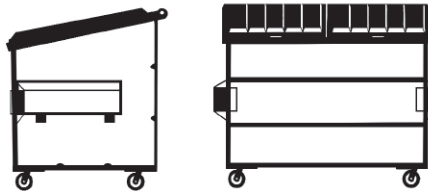

Recology CleanScapes Container Options

Dumpsters

1 YD Combo Load

Height – 39"
Width – 78"
Depth – 24.5"

1.5 YD Combo Load

Height – 39"
Width – 78"
Depth – 33.5"

2 YD Combo Load

Height – 41"
Width – 78"
Depth – 35"

3 YD Rear Load

Height – 54"
Width – 78"
Depth – 48"

3 YD Front Load

Height – 41" Front & 50" Rear
Width – 78"
Depth – 43"

4 YD Front Load

Height – 46" Front & 56" Rear
Width – 78"
Depth – 51"

6 YD Front Load

Height – 48.75" Front & 70.5" Rear
Width – 78"
Depth – 66"

8 YD Front Load

Height – 56" Front & 84.5" Rear
Width – 78"
Depth – 70.5"

Recology CleanScapes Container Options

Roll-Off Containers

10 YD Roll Off

Height – 104.5"

Width – 96"

Length – 247"