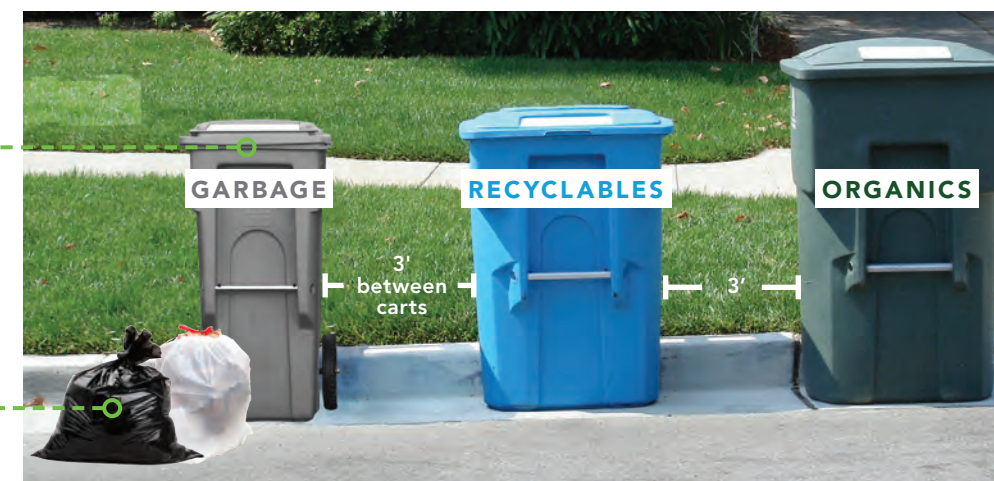

## Curbside Set-Out

Place carts at the curb by 5 AM on your service day.

Lids closed at all times. Do not overfill.

Extra trash bags accepted for additional fee. Schedule at 650.355.9000.